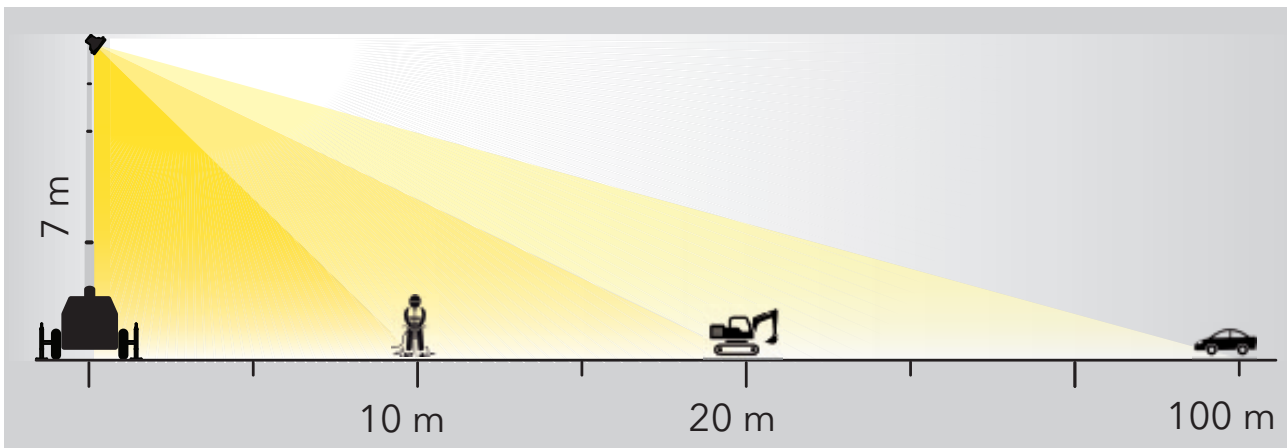

Standard load delivery

22sets

Units Per Truck

Illuminated area (5 lux min.)

2000 sqm

TRIME

Lighting Tower **Specialist**

TRIME s.p.a.