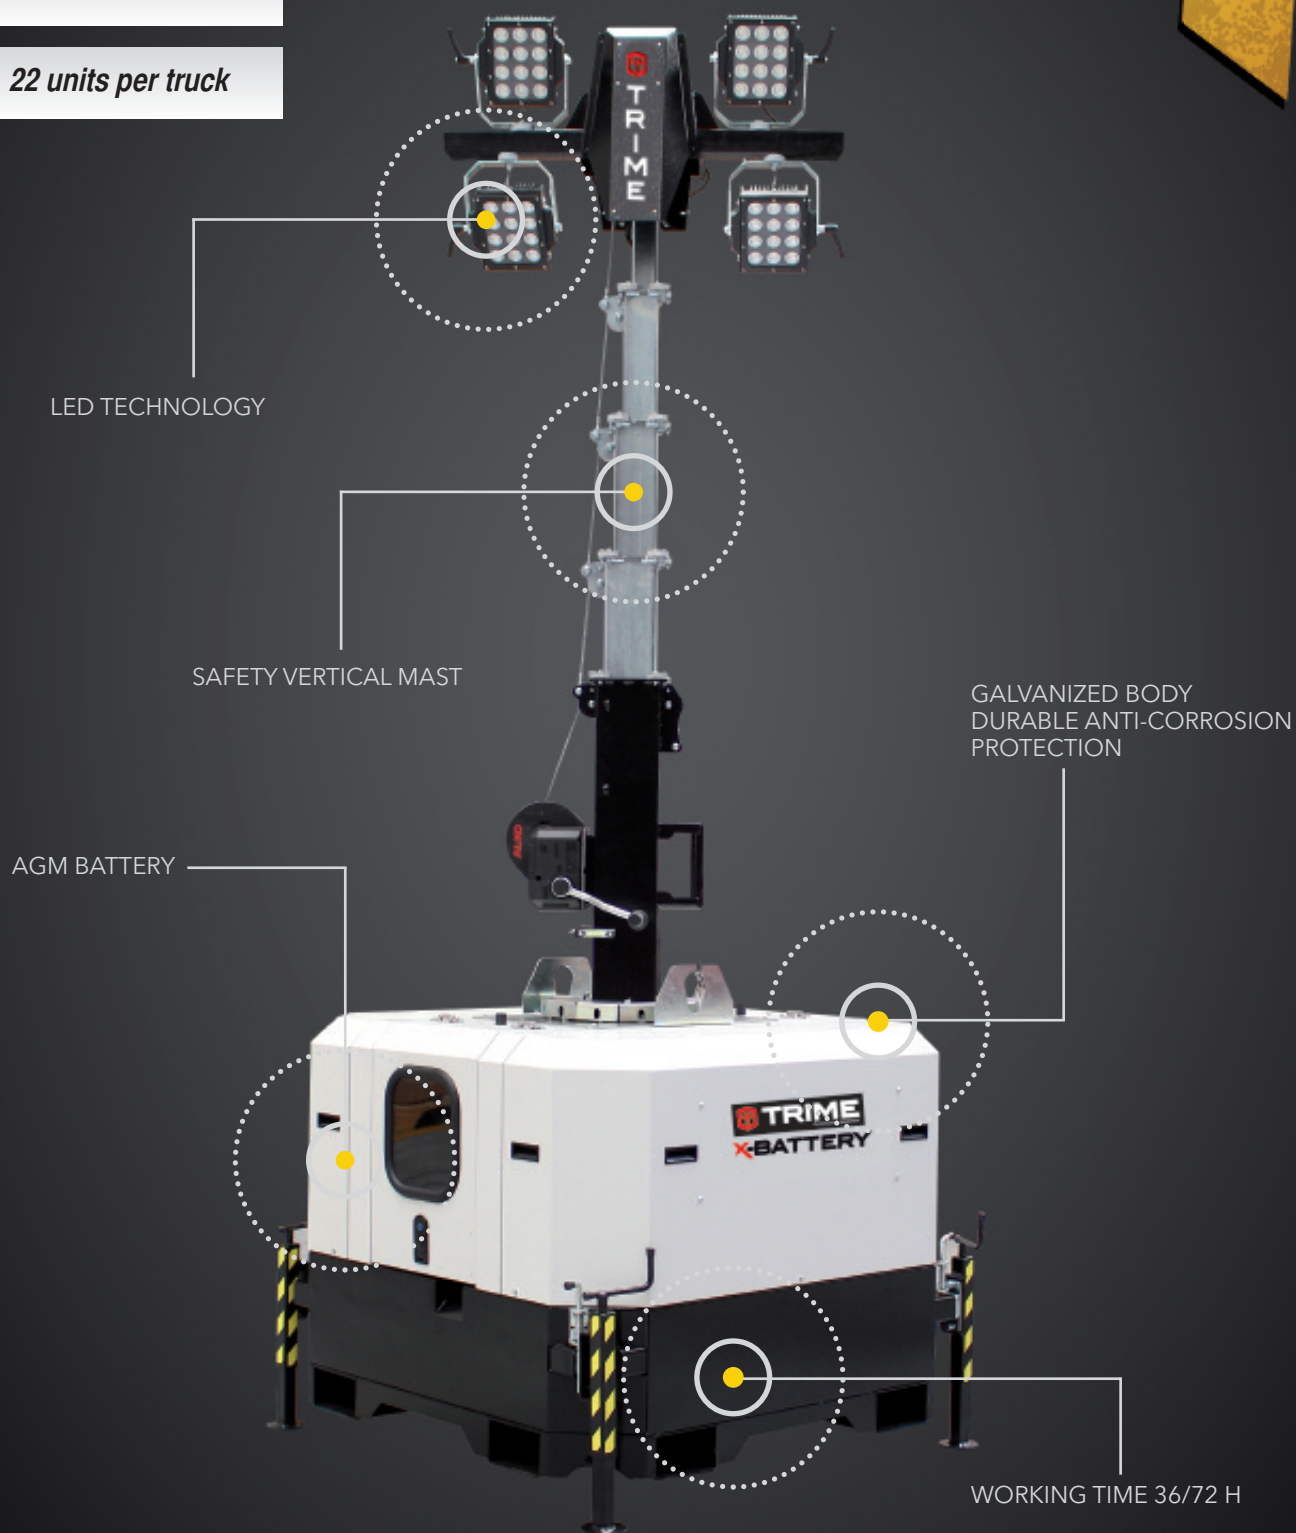

light on your work

X-BATTERY
4x90W LED- 7M

TRIME

Lighting Tower Specialist

X-BATTERY 4x90W LED - 7M

Our engineers know that the market needs a lighting tower that is rugged, long lasting and safe. The X-BATTERY has been created beginning from these characteristics. It is the best solution to your needs and guarantees 2000 sqm of illuminated area. 22 units can be loaded on a standard truck. To all of this, we added the technology that allows for maximum fuel efficiency and reliability.

7m

740Kg

340°

2000sqm

battery

- Multi-directionally adjustable and tiltable floodlights
- 5 sections manual vertical tower 7m, 340° rotatable
- Standard timer for machine power on and off
- Galvanized metalworks
- 80 µm powder coating
- Very compact dimensions for easy handling & transportability, up to 22 units per truck
- Central lifting eye longitudinal and transversal forklift pockets for effective handling
- Plug & play, colour coded cables and connectors
- Guided main coiled cable to avoid damage during tower operation
- Certified wind stability up to 110 km/h
- 4 height adjustable stabilizers
- On board levels for guidance during stabilization
- Running time 36h (optional 72h)
- 24 volt DC Battery
- Floodlights 4x90W
- Recharging in 12 hours
- 230V 1PH Battery charger built-in

LED TECHNOLOGY

SAFETY VERTICAL MAST

GALVANIZED BODY
DURABLE ANTI-CORROSION
PROTECTION

AGM BATTERY

WORKING TIME 36/72 H

technical data

Dimensions & weight		Battery	
Dimensions min. (mm)	1200x1200x2300	Model	Trime
Dimensions max. (mm)	2500x2500x7000	Type	AGM
Total weight	740 Kg	Volt	24
Features		Running time	36h
Rotation	340°	Recharging time	12 h
Floodlights	4x90W	230V 1PH Battery charger built-in	
Lamps	LED		
Options	Extra 24 volt DC Battery Pack X Extra 36h (total 72h)		